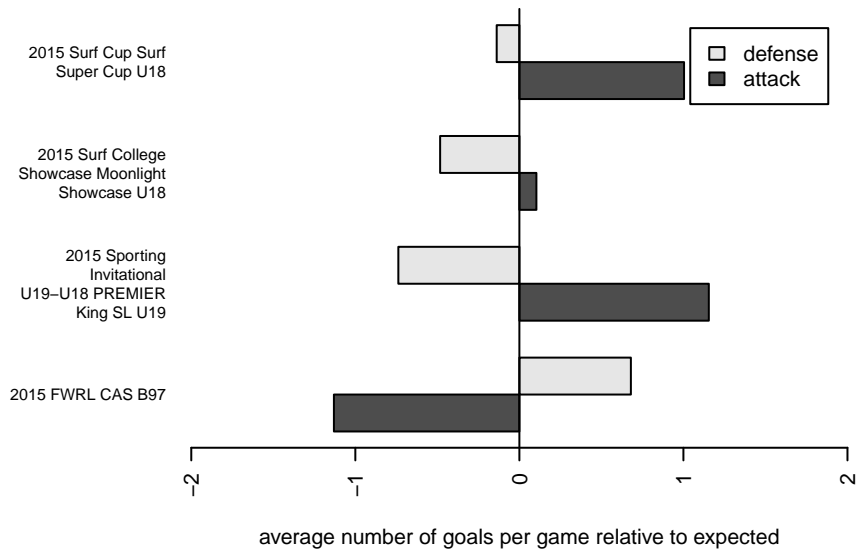

RSF Attack Academy B97

, CAS
 B97 total strength=1951
 attack=19.71 defense=147.65

alt names used:
 RSF ATTACK B97 ACADEMY (CAS)
 RSF ATTACK B97 ACADEMY (CAS)
 ATTACK B97 AcademyDisqualified
 ATTACK B97 Academy

Venues played:
 2015 Surf Cup Surf Super Cup U18
 2015 Sporting Invitational U19-U18 PREMIER
 2015 FWRL CAS B97
 2015 Surf College Showcase Moonlight Showc

RSF Attack Academy B97
 Dots are actual minus expected GF (blue circles) and GA (red triangles).
 Blue line is smoothed change in attack strength. Red is smoothed change in defense strength.

**attack and defense variance (black dot)
relative to other teams
and top 10 in region**

**attack and defense rating
relative to others at age
and all opponents in last 13 months**

**attack and defense rating
relative to others at age
and all opponents in last 13 months**

Performance relative to 13 month average

Performance relative to 13 month average

Distribution of opponents
 Red = Lose zone, Blue = Win zone, Green = Even
 Black line separates win/lose zones

lot. A=Neither has attack advantage, B=Opponent has both attack and defense advantage, C=Opponent has both attack and defense disadvantage, D=Both have